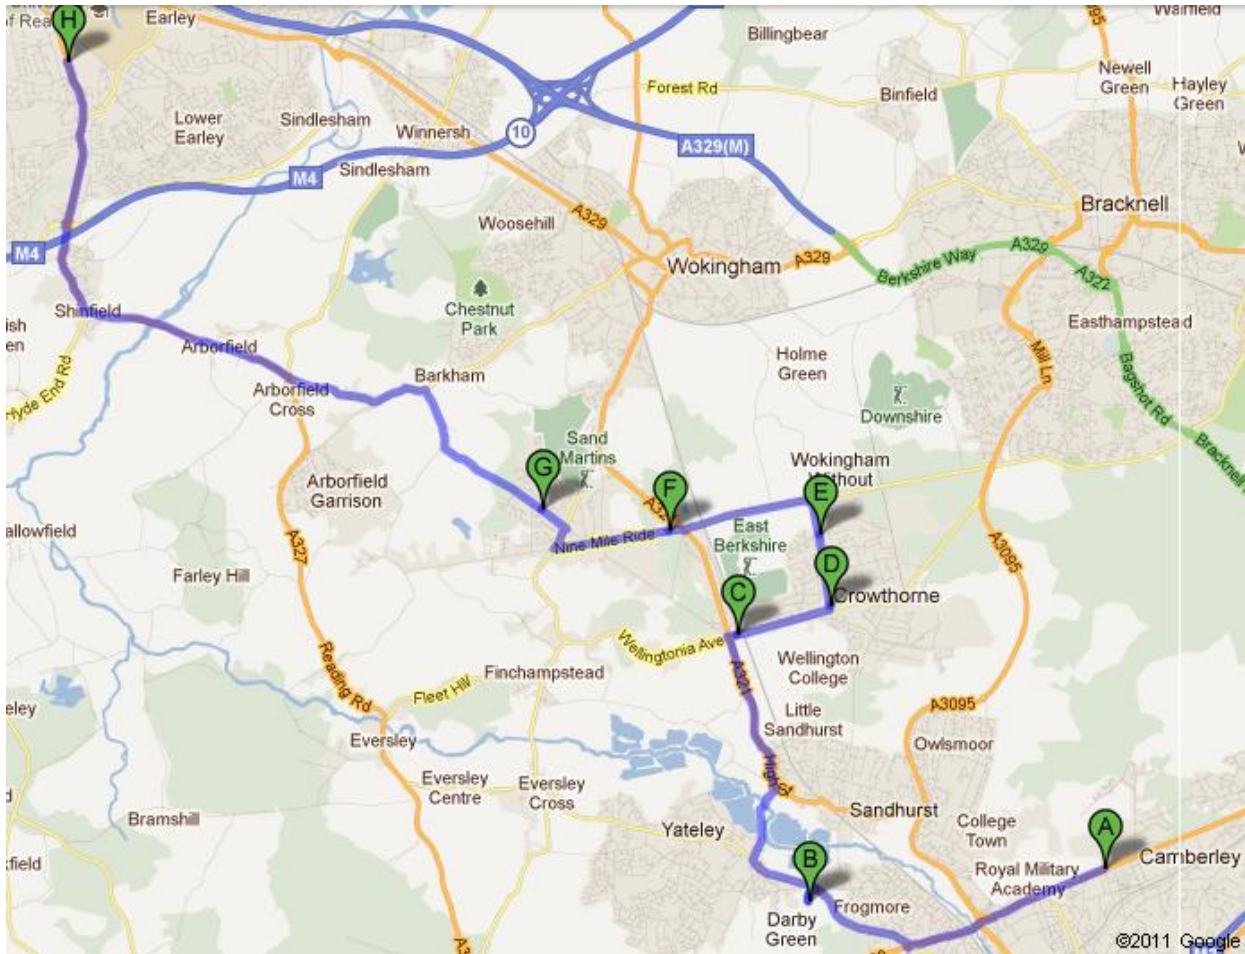

**ROUTE 4**  
**Camberley – Crowthorne – Finchampstead – LPS**

<b>Stop Number &amp; Location</b>	
A	<b>Camberley</b> - Bus stop in bus lane on A30 London, outside Admiral House, nr Park Street
B	<b>Yateley</b> - Entrance of Frogmore Leisure Centre, Potley Hill Rd
C	<b>Crowthorne</b> - By Wellesley Drive in Duke Ride
D	<b>Crowthorne</b> - Opposite New Wokingham Road Surgery
E	<b>Crowthorne</b> - Merryman Drive, New Wokingham Road
F	<b>Crowthorne</b> - Simon's Lake, just past Sandhurst Road/Wokingham Road junction
G	<b>Finchampstead</b> - Opposite the 'one stop shop' near Nash Grove Lane, Barkham Ride
H	<b>Reading</b> - Leighton Park (Reckitt House)