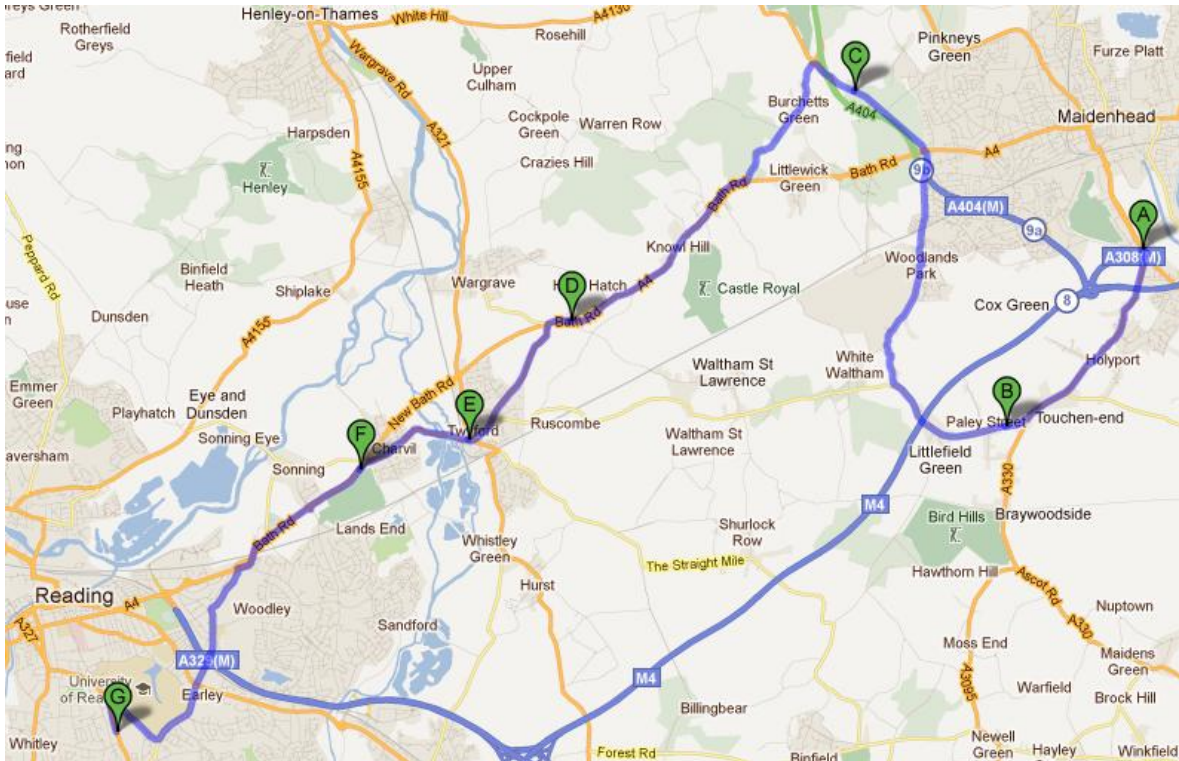

ROUTE 3 Maidenhead – Twyford - Sonning – LPS

	Location
A	Maidenhead - Braywick Road, Esso Garage
B	Maidenhead - The Bridge House Pub, Paley Street
C	Maidenhead - Stubbings Church lay-by (Marlow bypass)
D	Hare Hatch – A4, Bluebeckers*
E	Twyford - Bath Road, Twyford Crossroads
F	Sonning - A4, lay-by just after Wee Waif Pub*
G	Reading - Leighton Park School