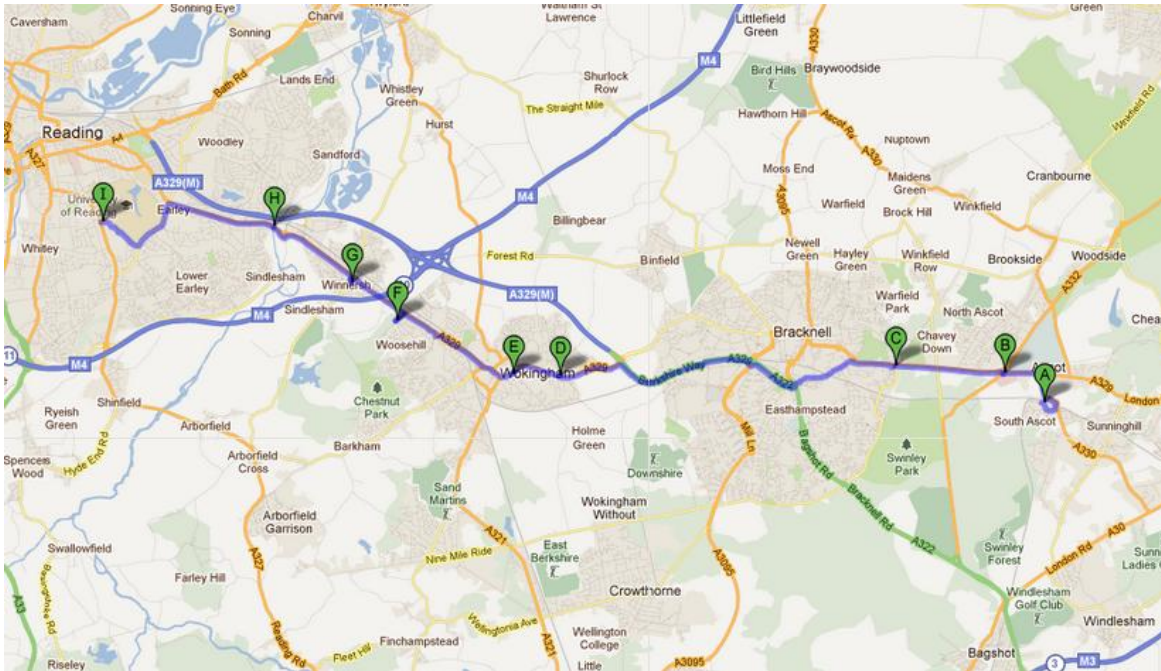

ROUTE 1 Ascot – Wokingham – Winnersh - LPS

	Location
A	Ascot - Ascot Station
B	Ascot - Heatherwood Hospital roundabout lay-by
C	Wokingham - London Rd, Mercedes garage, before r. about
D	Wokingham - London Rd, Binfield lights, (Wokingham side)
E	Wokingham - London Rd, Three Frogs Pub
F	Wokingham - Peach Street, corner nr post office
G	Wokingham - Junction of Simons Lane & Reading
H	Winnersh - Sainsbury's bus stop
I	Loddon Bridge - Bus lay-by after traffic lights
J	Reading - Leighton Park School