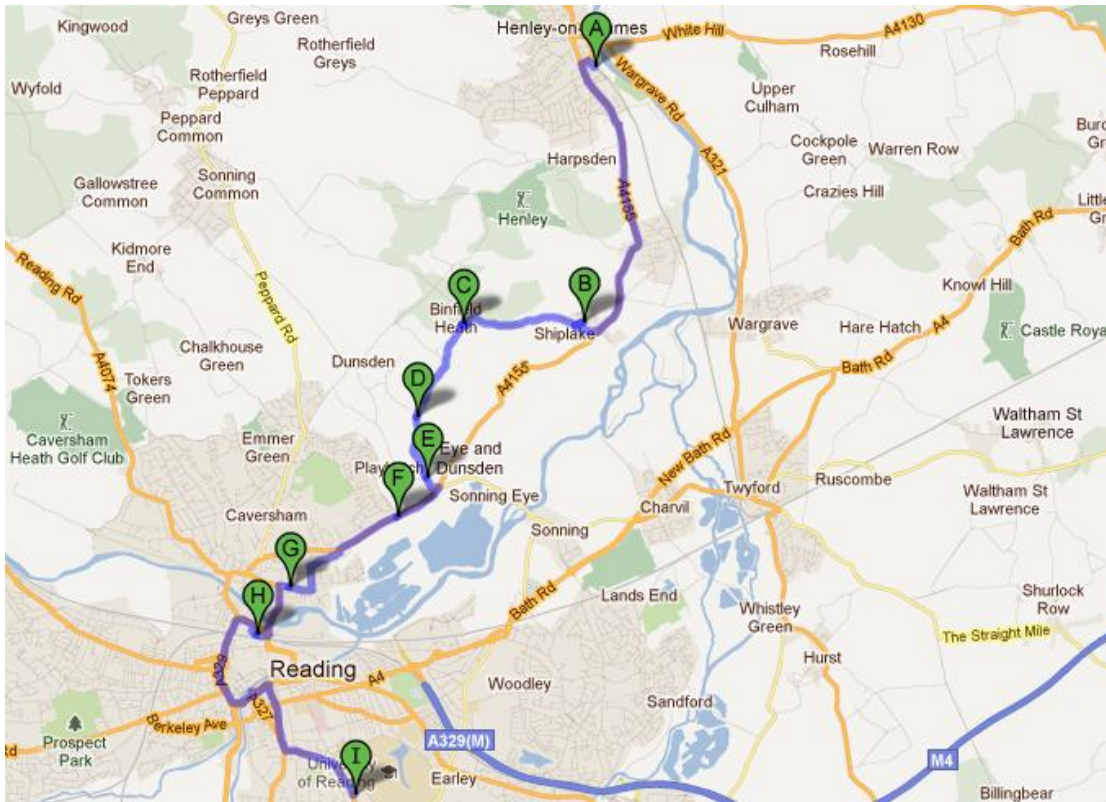

ROUTE 2
Henley – Shiplake – Dunsden Green – Playhatch - LPS

	Stop Number & Location
A	Henley - Henley Station
B	Shiplake - Shiplake Cross
C	Binfield Heath - Bus stop just before T junction - by shop
D	Dunsden Green - bus stop
E	Playhatch - Crown Pub
F	Playhatch - Henley Road - traffic lights at junction with Caversham Park Road
G	Caversham - Gosbrook Road Bus stop
H	Reading - Reading Station – Blagrove Street
I	Reading - Leighton Park School