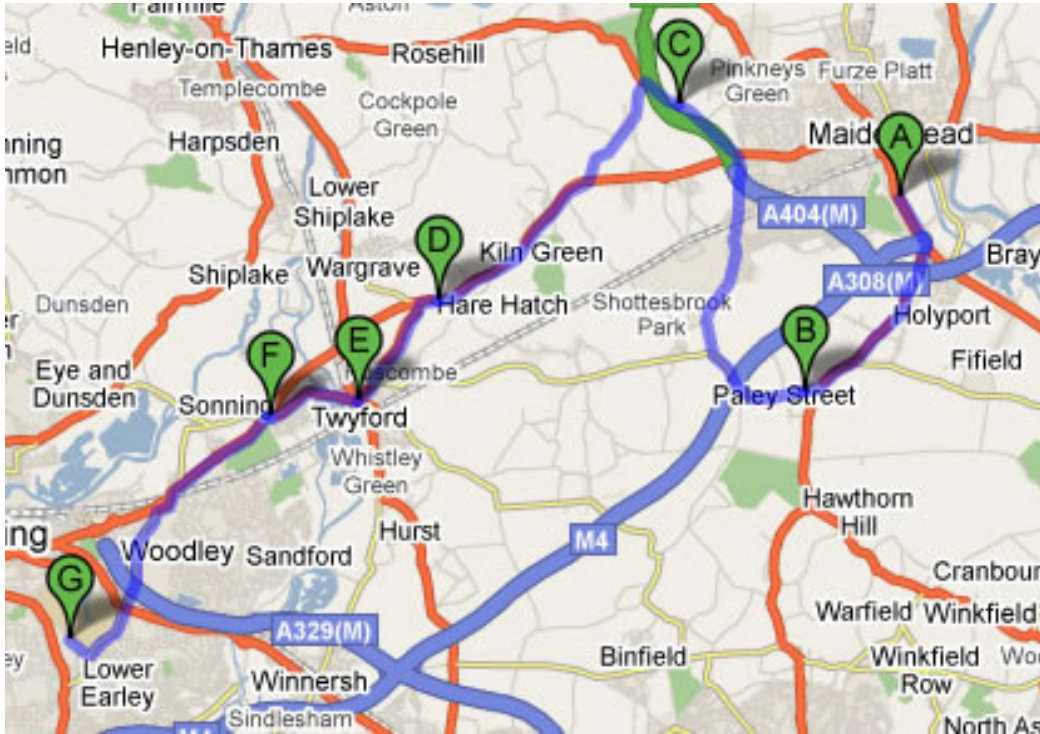

ROUTE 3
Maidenhead – Twyford - Sonning – School

- (A) Braywick Road – Esso Garage
- (B) The Bridge House Pub, Paley Street
- (C) Stubbings Church layby (Marlow bypass)
- (D) Blubeckers on A4
- (E) Bath Road - Twyford Crossroads
- (F) A4 – just after Wee Waif (lay-by)
- (G) Leighton Park School - Peckover