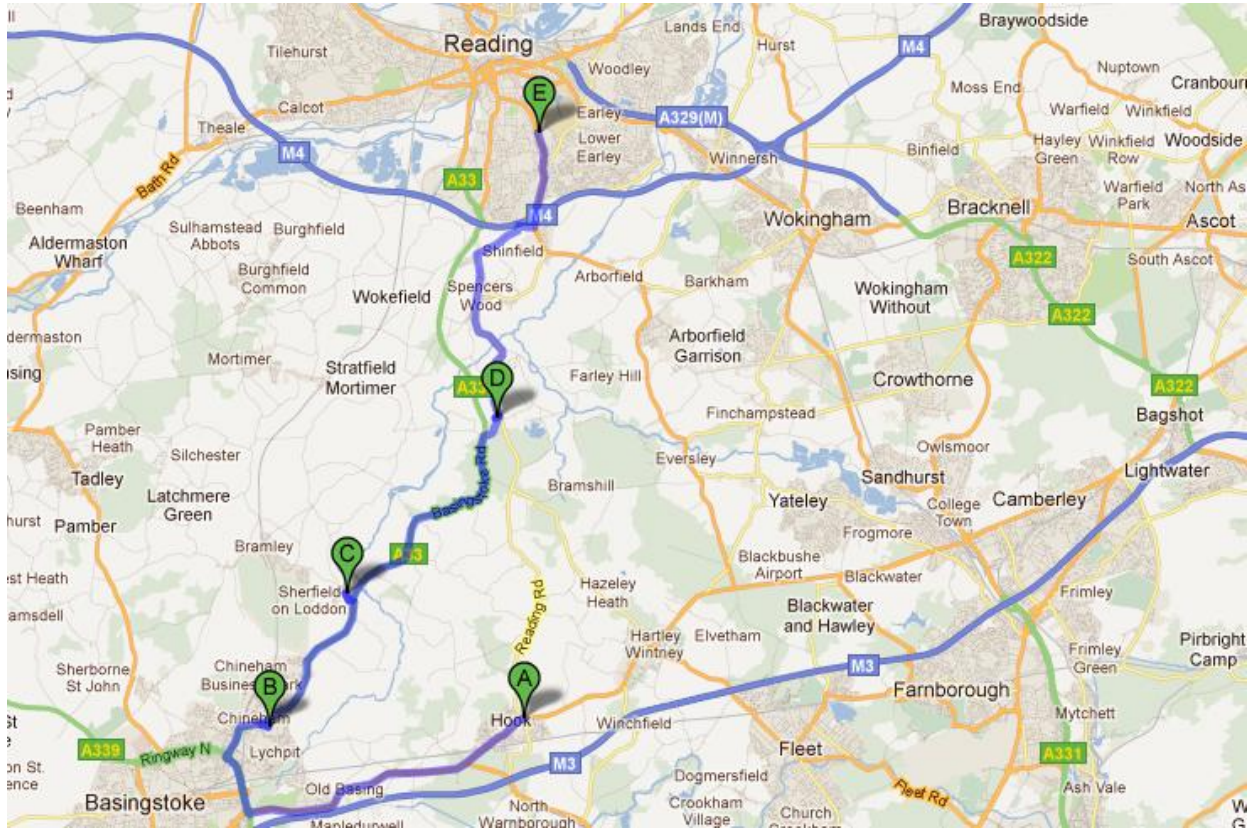

## ROUTE 5 Hook – Lychpit – Riseley - LPS

	Location
<b>A</b>	<b>Hook</b> - Public car park on the Reading Road
<b>B</b>	<b>Chineham</b> - Chineham Shopping Centre, bus stop
<b>C</b>	<b>Sherfield upon Loddon</b> - Bramley Road, outside the White Hart Public House
<b>D</b>	<b>Riseley</b> - The Bull Public House
<b>E</b>	<b>Reading</b> - Leighton Park School