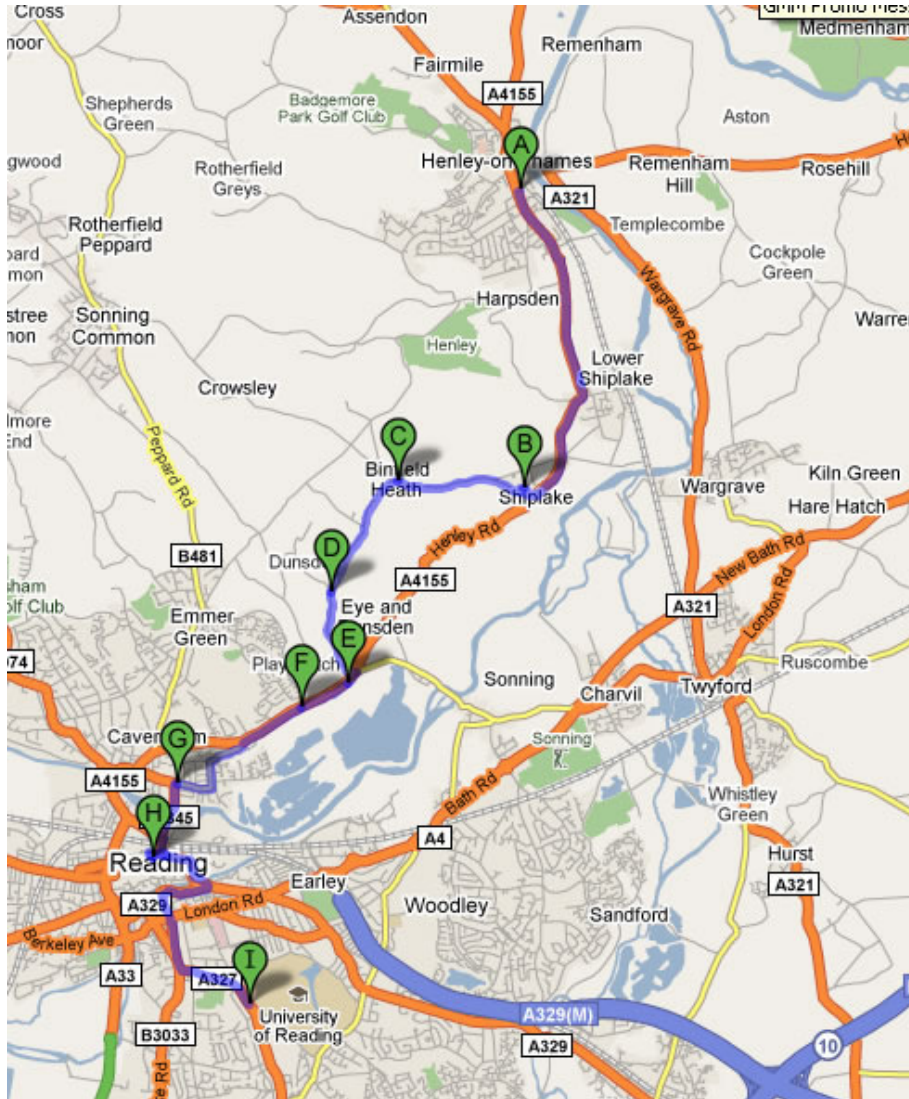

ROUTE 2
Henley – Shiplake – Dunsden Green – Playhatch – School

- (A) Henley Station
- (B) Shiplake Cross
- (C) Bus Stop just before T junction, by shop
- (D) Dunsden Green Bus Stop
- (E) Playhatch Crown Pub
- (F) Henley Road - traffic lights at junction with Caversham Park Road
- (G) Gosbrook Road – Bus Stop
- (H) Reading Station – Blagrove Street
- (I) Leighton Park School - Peckover