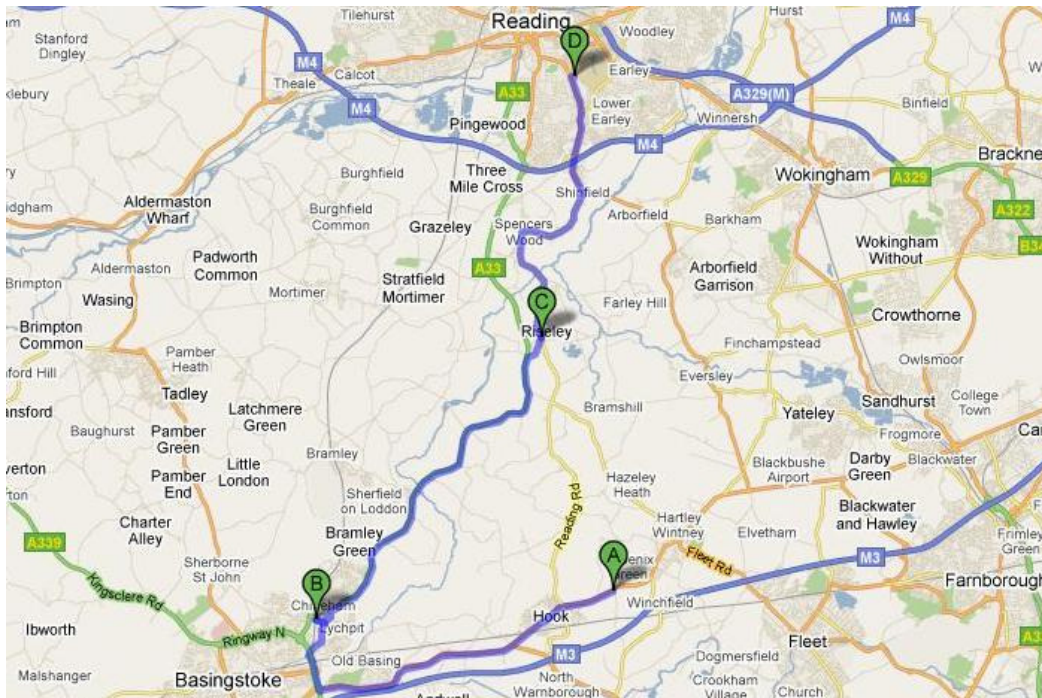

ROUTE 5 Hook – Lychpit – Riseley – School

- (A) White Hart public house; hook village centre bus stop
- (B) Gastons Wood, bus stop on A33 lay-by (near where MFI used to be)
- (C) The Bull public house at Riseley
- (D) Leighton Park School