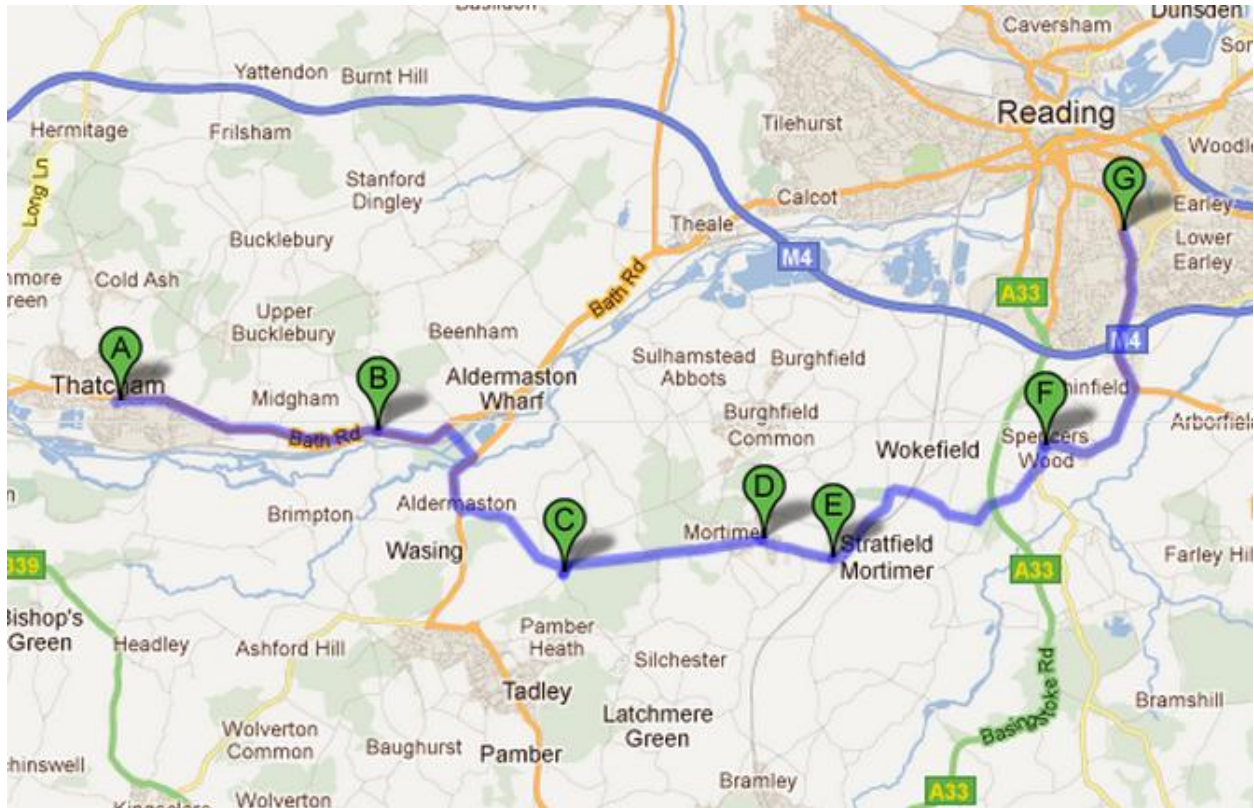

**ROUTE 6**  
**Thatcham – Woolhampton – Mortimer - LPS**

	Location
A	<b>Thatcham</b> - Thatcham Broadway
B	<b>Woolhampton</b> - The Angel Public House
C	<b>Aldermaston</b> - Easter Park
D	<b>Mortimer</b> - The Horse and Groom Public House
E	<b>Mortimer</b> - Cinnamon Tree Restaurant
F	<b>Spencer's Wood</b> - Bus stop at Jct of Basingstoke Rd. and Hyde End Rd.
G	<b>Reading</b> - Leighton Park School