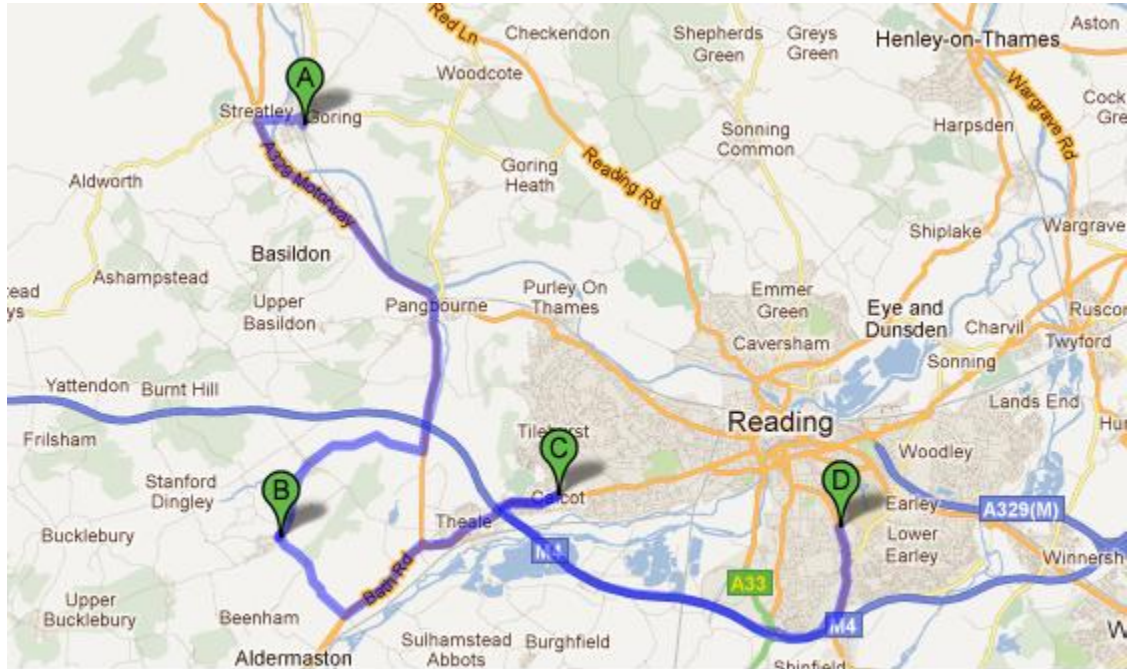

ROUTE 7
Goring – Pangbourne – Reading - LPS

	Location
A	Goring - Goring Train Station
B	Bradfield Southend
C	Calcot - Savacentre Bus depot
D	Reading - Leighton Park School