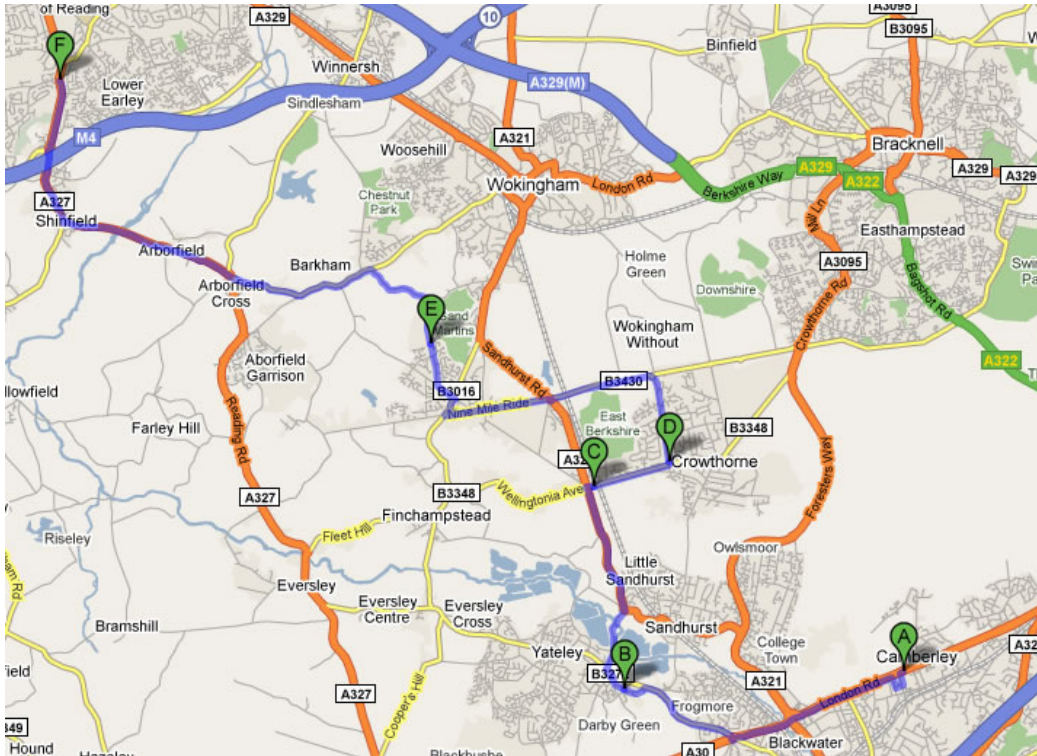

ROUTE 4 Camberley – Crowthorne – Finchampstead – School

- (A) Bus stop in bus lane on A30 London Road, outside Admiral House (near Park Street)
- (B) At entrance of Frogmore Leisure Centre on Potley Hill Road
- (C) By Wellesley Drive in Duke Ride
- (D) Opposite New Road Surgery in New Road Wokingham
- (E) Opposite the One Stop Shop near Nash Grove Lane in Barkham Ride
- (F) Leighton Park School