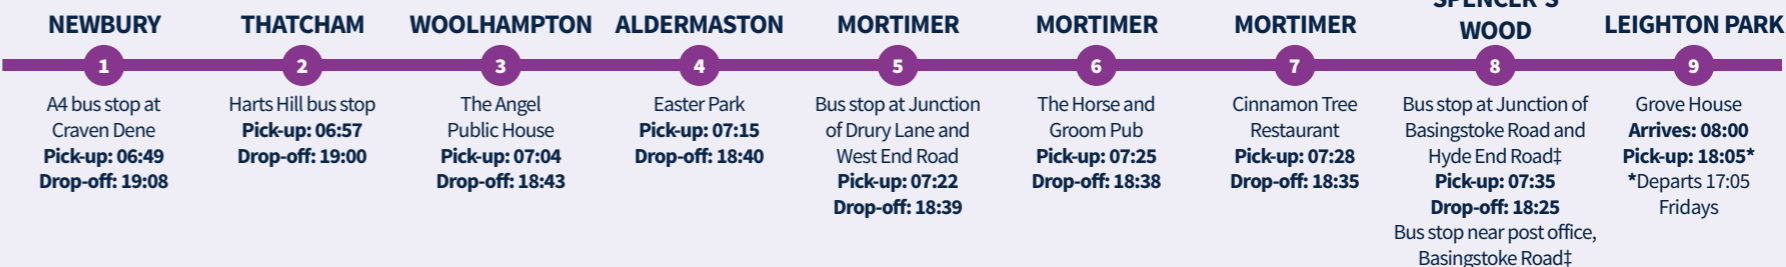

ROUTE 6

Routes 7-11 are operated by Green Metro Cars

- Students must arrive at the collection points five minutes before the scheduled pick-up time.
- Monday to Thursday afternoon the taxis depart at 18:05.
- On Friday afternoon the taxis depart at 17:05.
- On the last day of term the taxis will depart at 13:00.
- Taxis depart from the Grove House car park.

For routes run by Green Metro Cars you are required to select the stop that is relevant to the area that you live in. Once you have requested transport you will be sent a link to a survey in order to book the days you would like to use transport. You will be asked to provide your address when selecting a route. Before the start of term you will be sent details of your collection/drop off point and time.

Depending on demand, taxi services may change to become bus routes.

Emergency Contact for Green Metro Cars: 01189 666 656