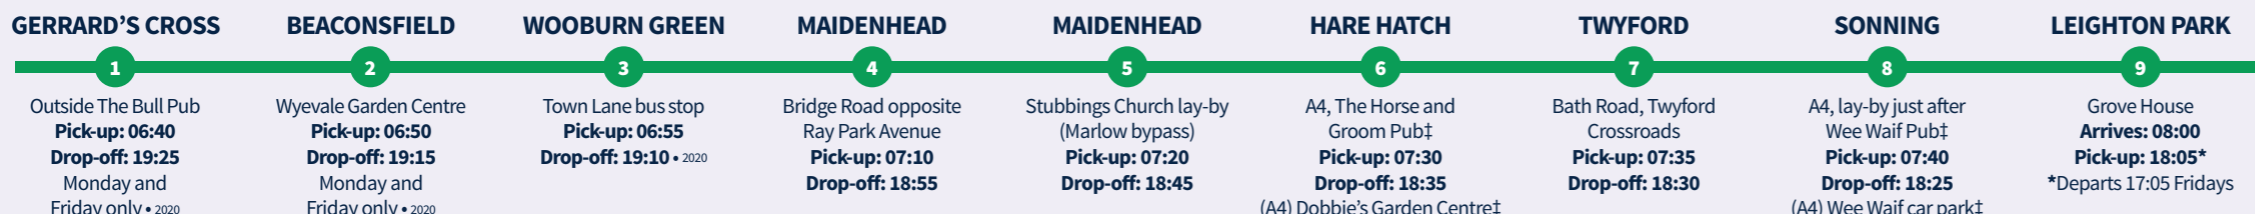

Leighton Park School Transport Routes, Departures and Drop-off Timetable

Routes 1-6 are operated by Stewarts Coaches

- Morning times given are departure times; students should arrive 5 minutes before this published time.
- Monday to Thursday afternoon the coaches depart at 18:05.
- On Friday afternoon the coaches depart at 17:05.
- On the last day of term the coaches will depart at 13:00.
- Coaches depart from Grove House. Students are to wait in Grove House should the coaches arrive late for afternoon departures.

Emergency Contact for Stewarts Coaches: 07827 352 400

ROUTE 1

ROUTE 2

ROUTE 3

ROUTE 4

ROUTE 5

ROUTE 6

Routes 7-11 are operated by Green Metro Cars

- Students must arrive at the collection points five minutes before the scheduled pick-up time.
- Monday to Thursday afternoon the taxis depart at 18:05.
- On Friday afternoon the taxis depart at 17:05.
- On the last day of term the taxis will depart at 13:00.
- Taxis depart from the Grove House car park.

For routes run by Green Metro Cars you are required to select the stop that is relevant to the area that you live in. Once you have requested transport you will be sent a link to a survey in order to book the days you would like to use transport. You will be asked to provide your address when selecting a route. Before the start of term you will be sent details of your collection/drop off point and time.

Depending on demand, taxi services may change to become bus routes.

Emergency Contact for Green Metro Cars: 01189 666 656

ROUTE 7

ROUTE 8A

ROUTE 8B

ROUTE 9

ROUTE 11

ROUTE 10

Route 11 is for weekly boarders with a pick-up on Monday morning and a drop-off on Friday afternoon.

* Please note difference in departure times

‡ Please note difference in pick-up and drop-off points

• These routes will be available from September 2020