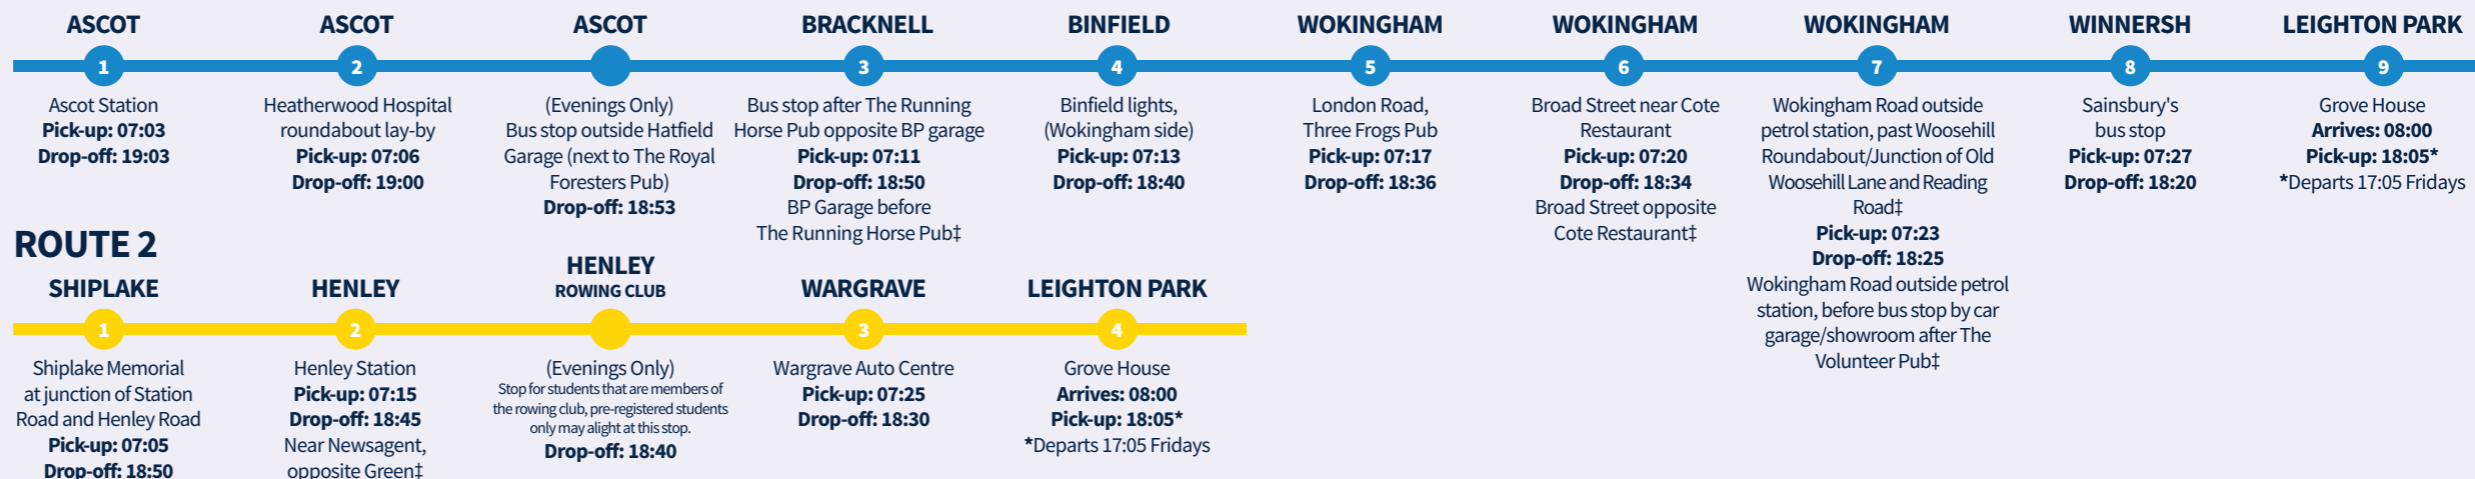

Leighton Park School Transport Routes, Departures and Drop-off Timetable

Routes 1-6 are operated by Stewarts Coaches

- Morning times given are departure times; students should arrive 5 minutes before this published time.
- Monday to Thursday afternoon the coaches depart at 18:05.
- On Friday afternoon the coaches depart at 17:05.
- On the last day of term the coaches will depart at 13:00.
- Coaches depart from Grove House. Students are to wait in Grove House should the coaches arrive late for afternoon departures.

Emergency Contact for Stewarts Coaches: 07827 352 400

ROUTE 1

ROUTE 2