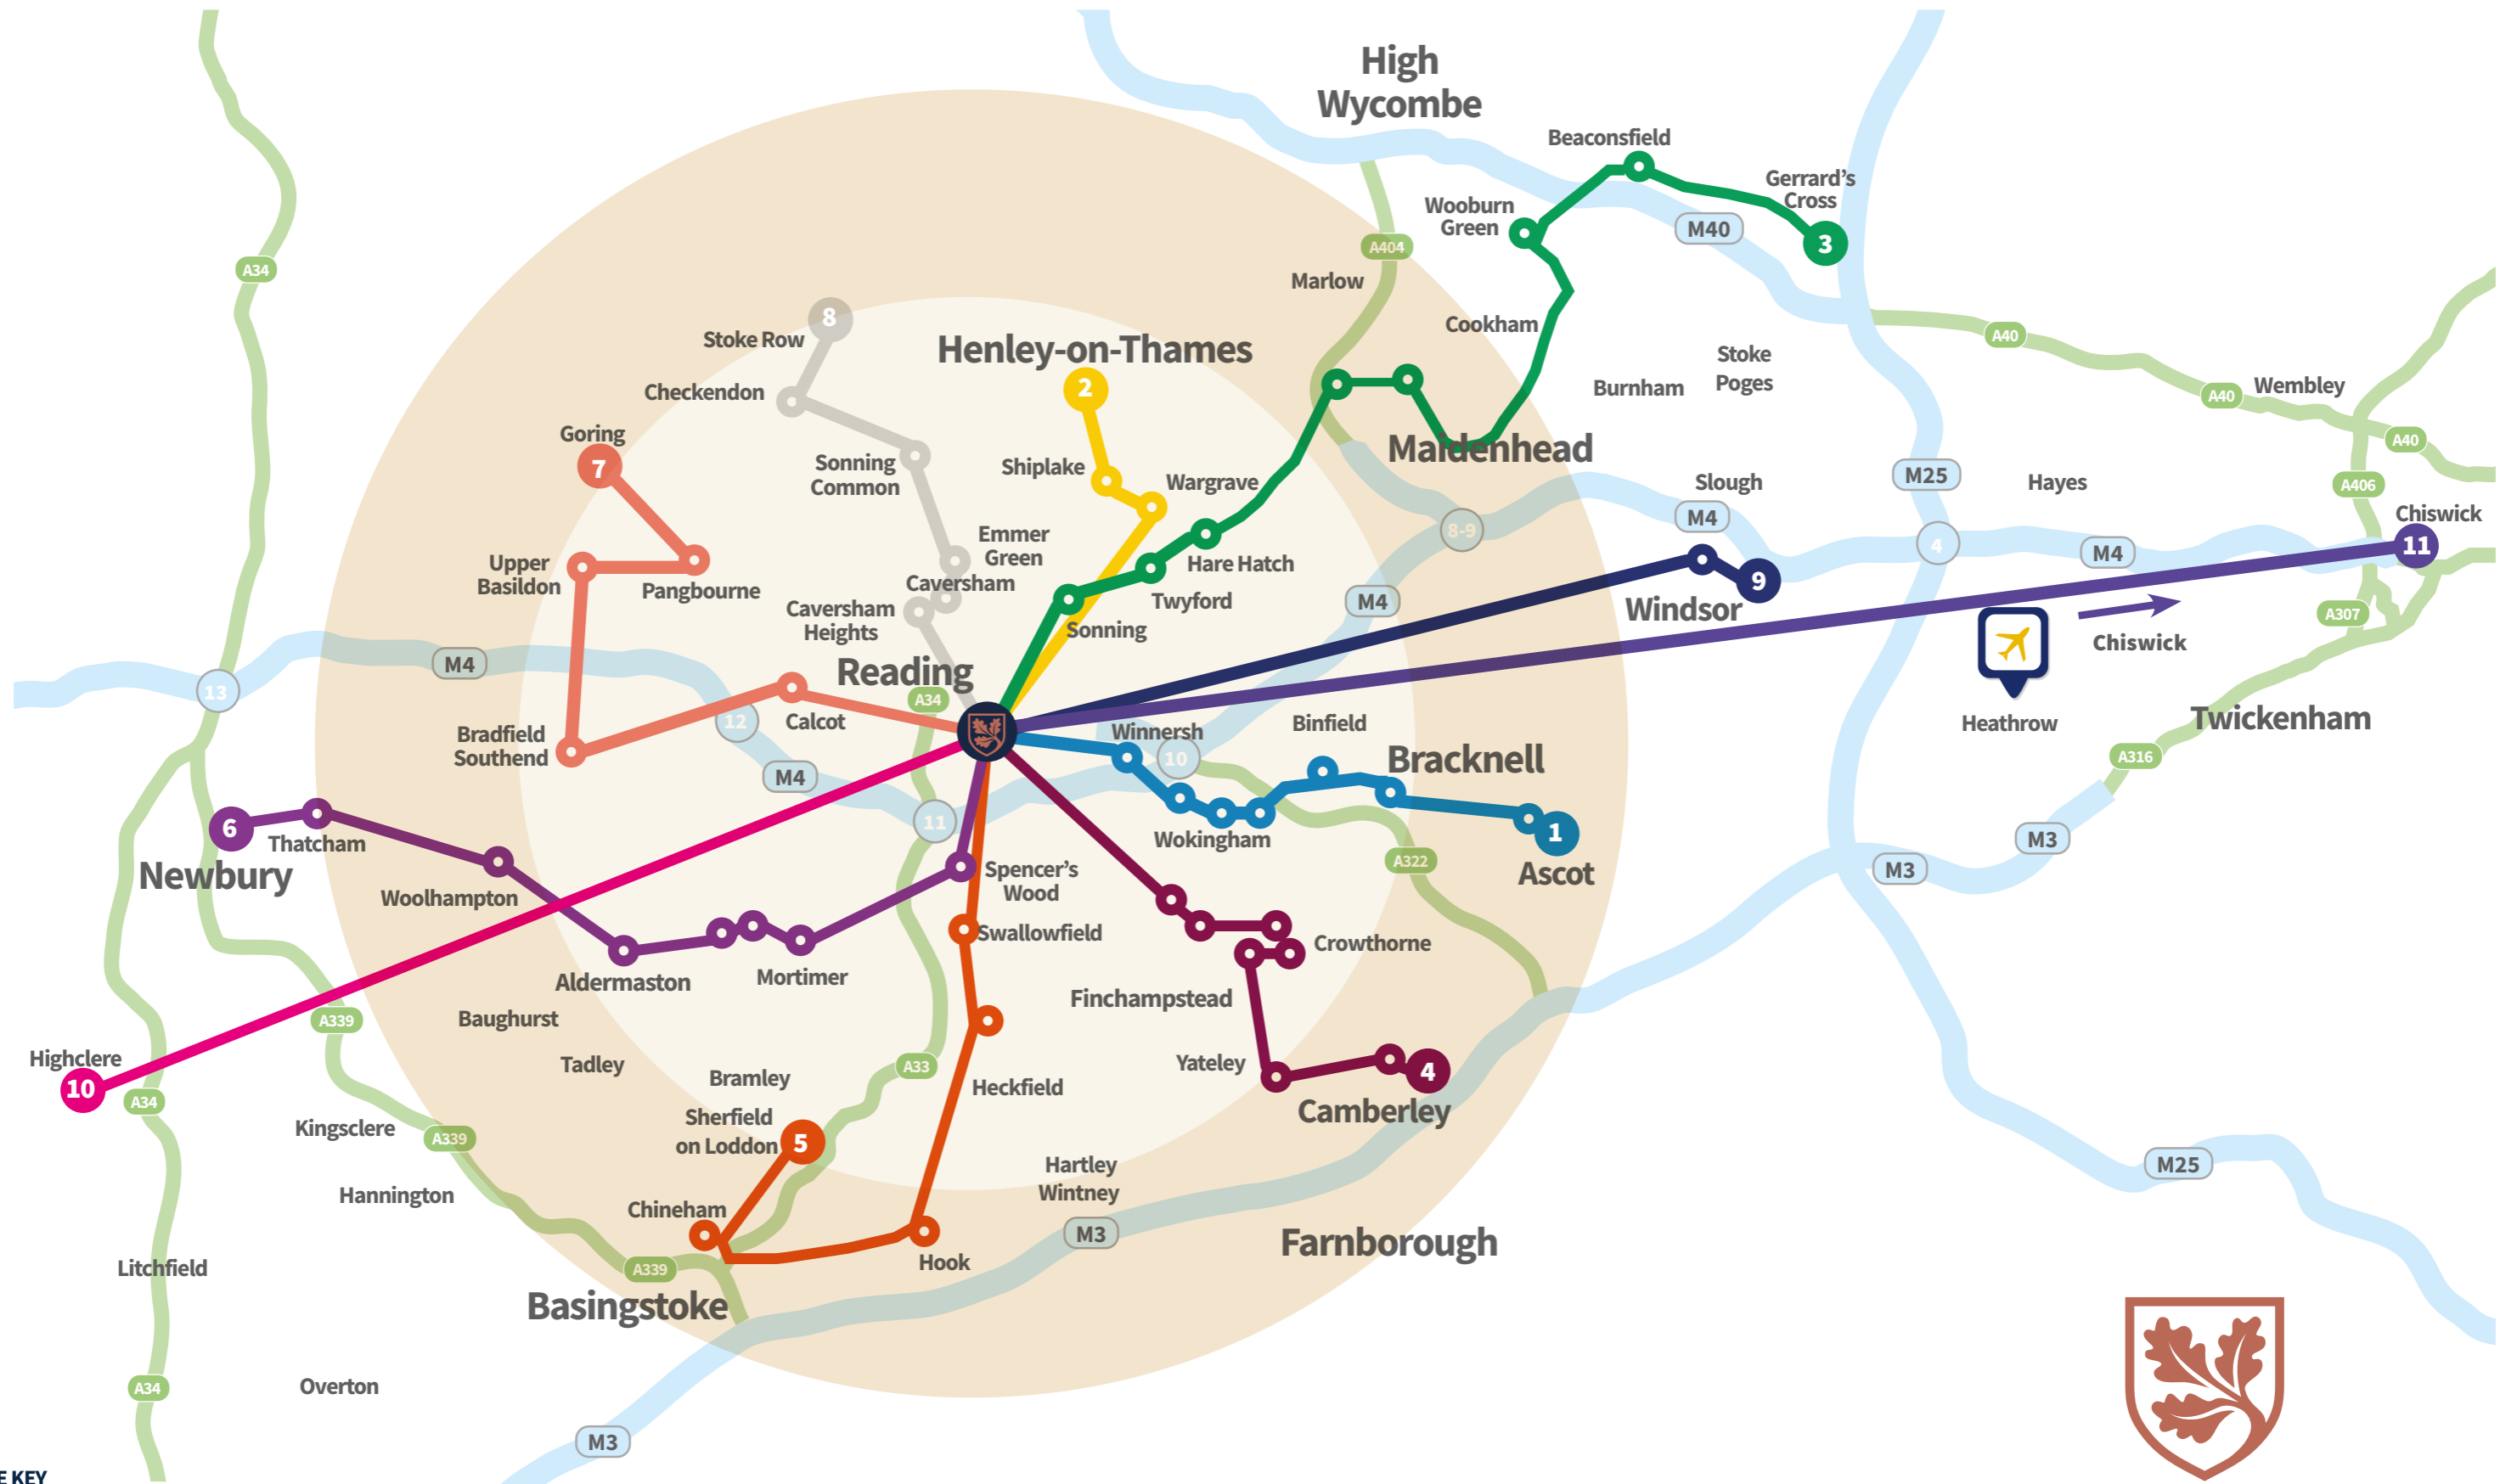

LEIGHTON PARK SCHOOL TRANSPORT MAP

ROUTE KEY

ROUTE 1	ROUTE 4	ROUTE 7
ROUTE 2	ROUTE 5	ROUTES 8A and 8B
ROUTE 3	ROUTE 6	ROUTE 9
		ROUTE 10
		ROUTE 11

LEIGHTON PARK
FOUNDED 1890

Leighton Park School Shinfield Road Reading RG2 7ED
Contact us: e: transport@leightonpark.com t: 0118 987 9579
Transport costs: www.leightonpark.com/admissions/fees
Please see overleaf for timetables