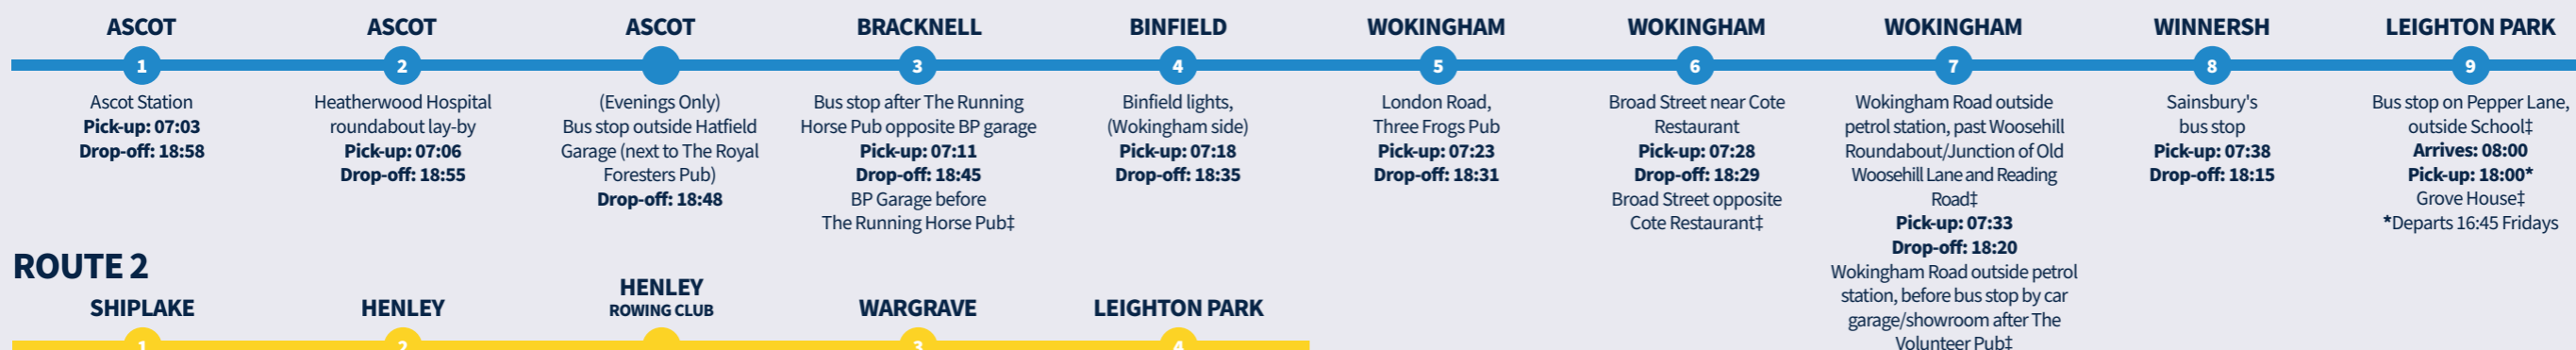

Leighton Park School Transport Routes, Departures and Drop-off Timetable

Routes 1-3 are operated by Horsemans Coaches

- Morning times given are departure times; students should arrive 5 minutes before this published time.
- Monday to Thursday afternoon the coaches depart at 18:00.
- On Friday afternoon the coaches depart at 16:45.
- On the last day of term the coaches will depart at 13:00.
- Coaches depart from Grove House.
- Parent/Students will be provided with details of an APP that they can track the coaches on

Emergency Contact for Horsemans Coaches: 0118 9753811

ROUTE 1

ROUTE 2