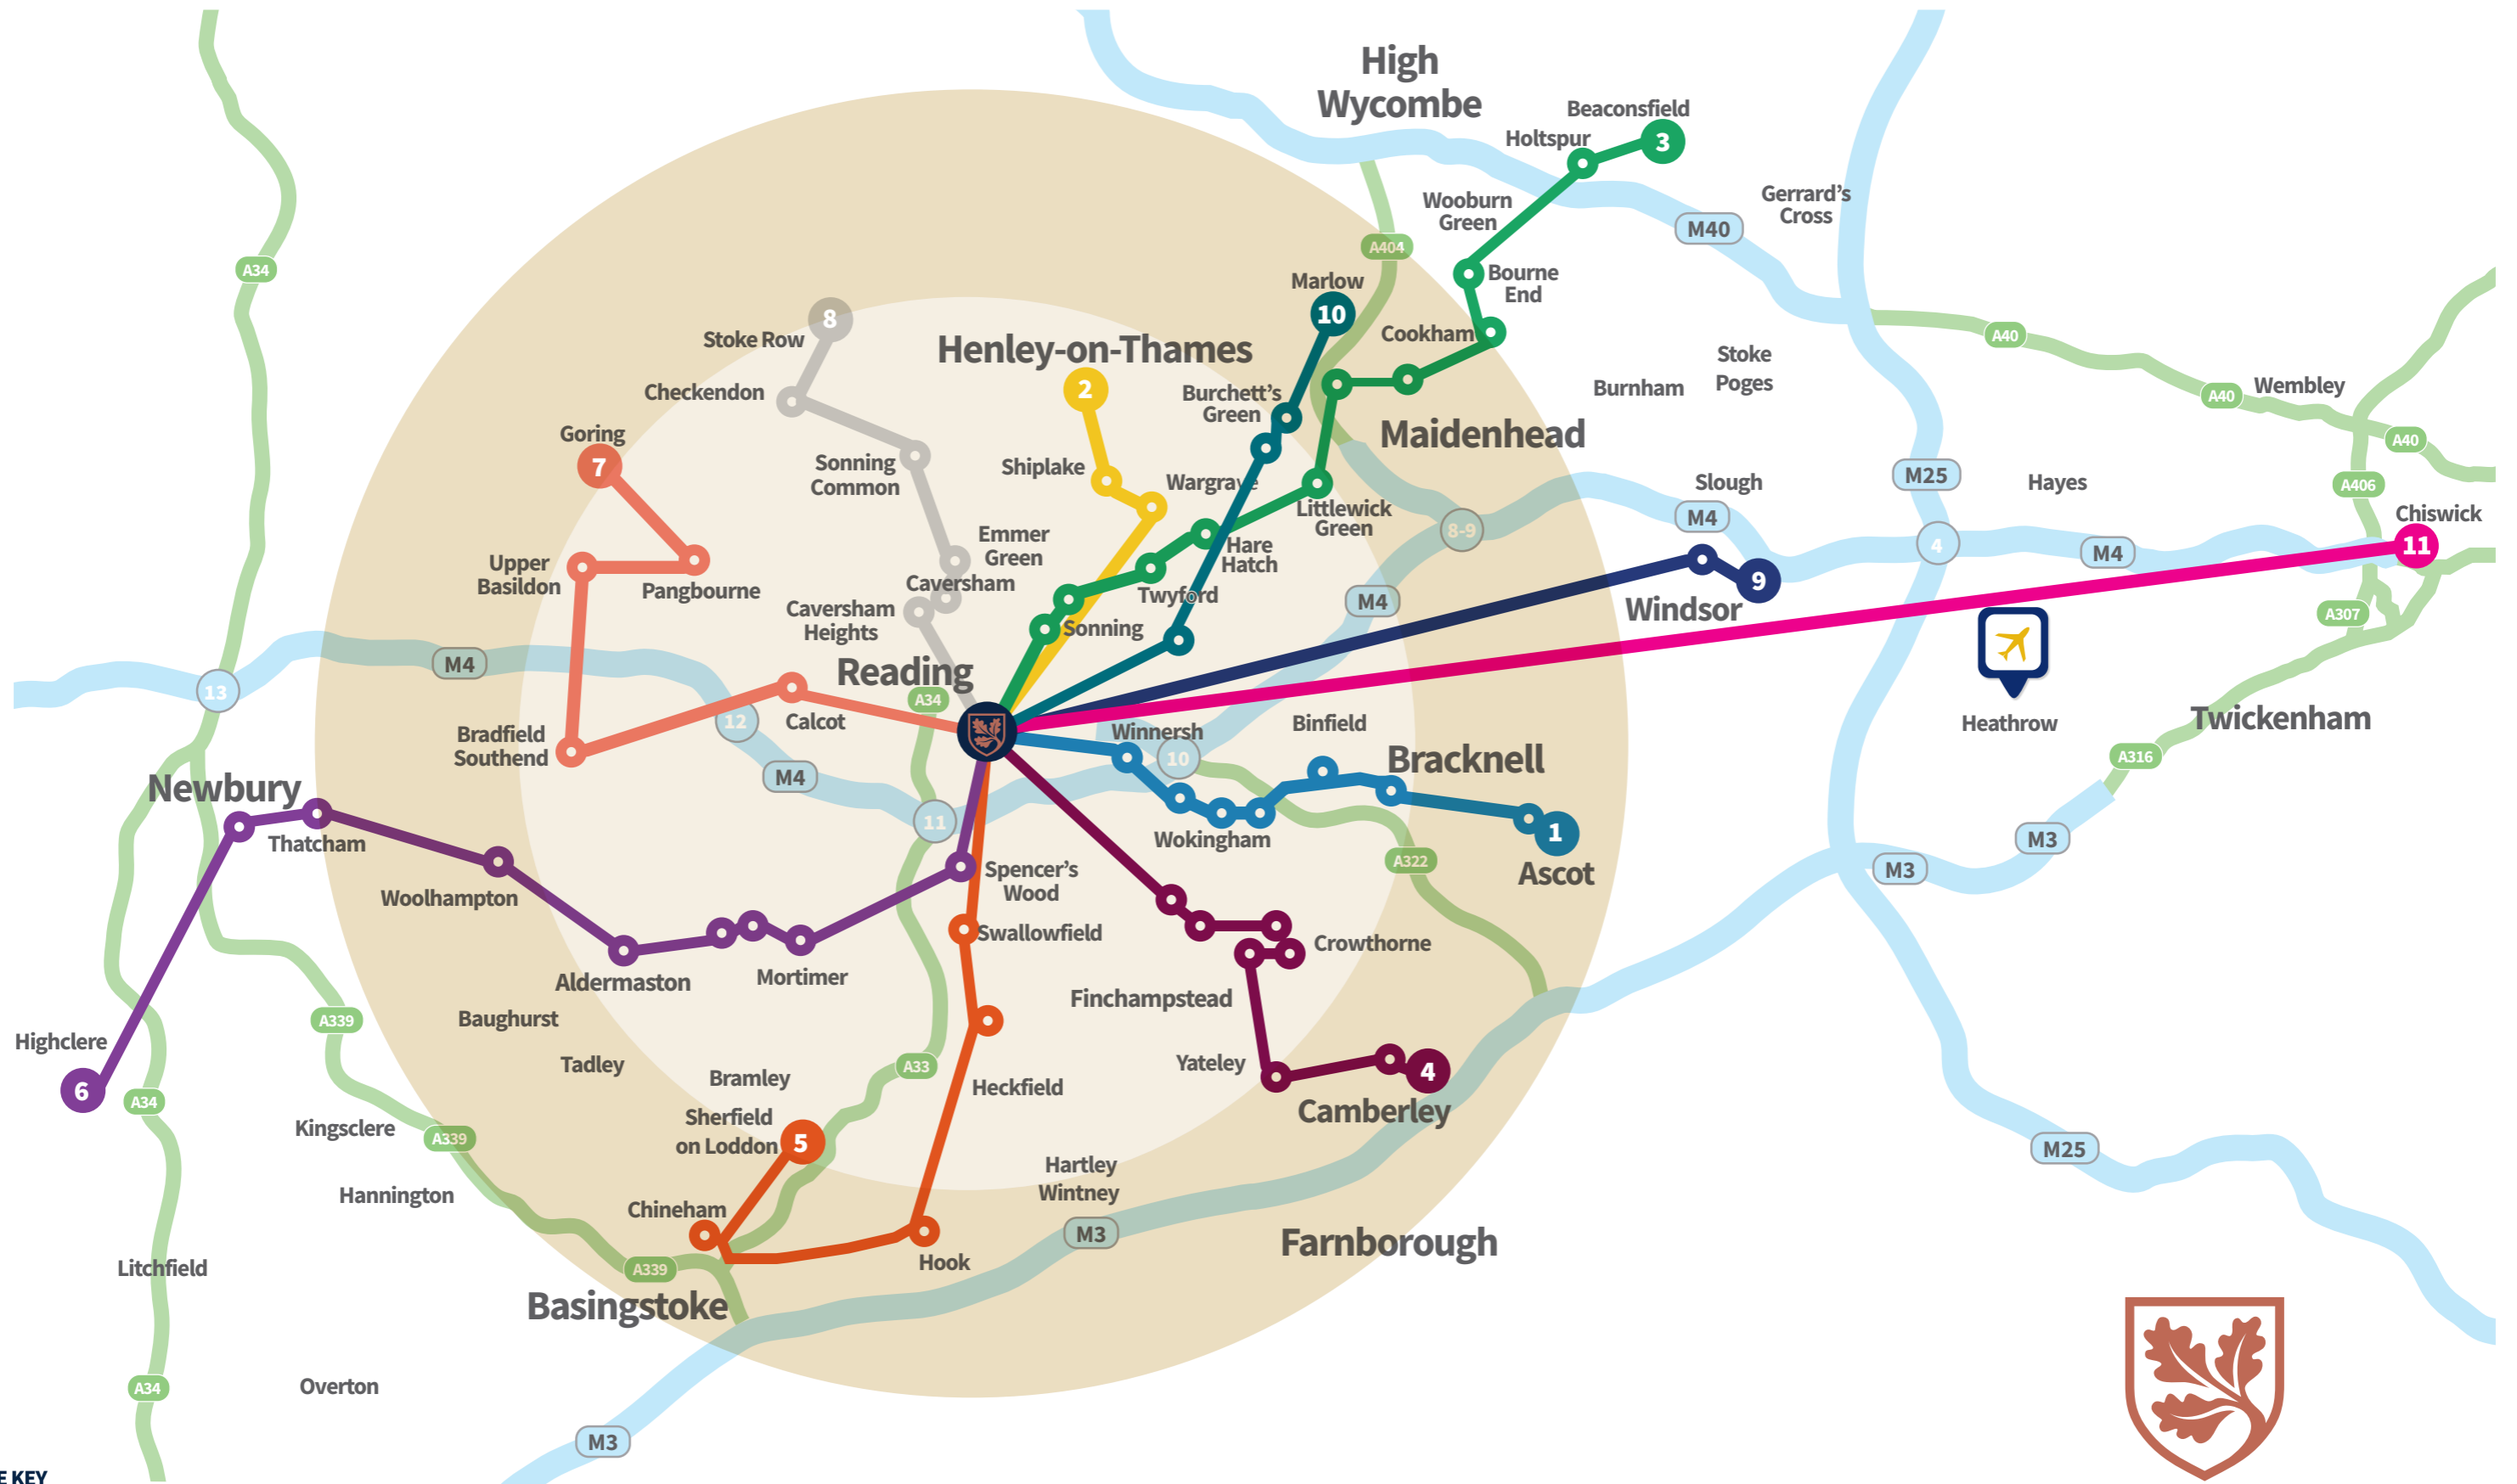

LEIGHTON PARK SCHOOL TRANSPORT MAP

ROUTE KEY

ROUTE 1	ROUTE 4	ROUTE 7	
ROUTE 2	ROUTE 5	ROUTES 8A, 8B and 8C	ROUTE 10
ROUTE 3	ROUTE 6 and 6A	ROUTE 9 and 9A	ROUTE 11

LEIGHTON PARK
FOUNDED 1890

Leighton Park School Shinfield Road Reading RG2 7ED
Contact us: e: transport@leightonpark.com t: 0118 987 9600
Transport costs: www.leightonpark.com/admissions/fees
Please see overleaf for timetables