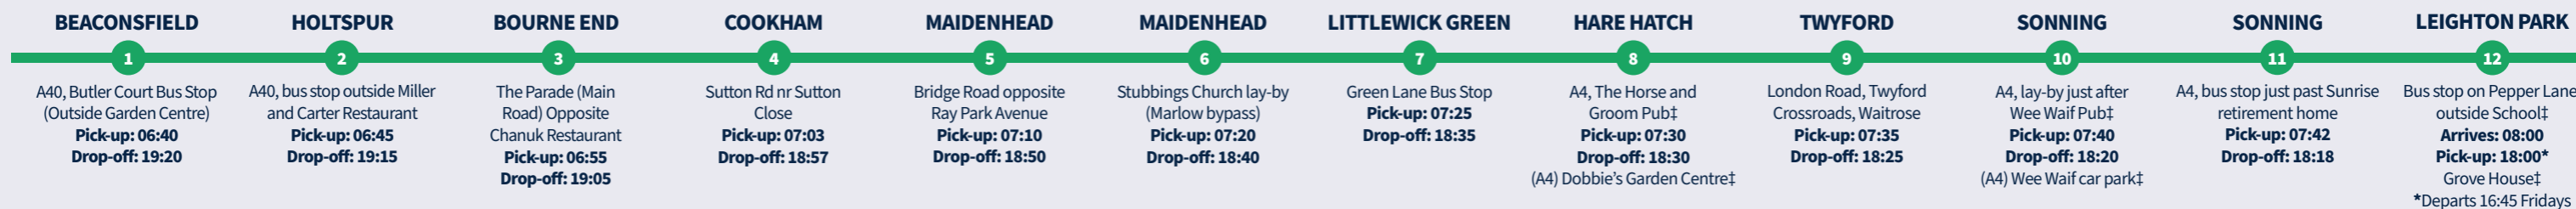

Leighton Park School Transport Routes, Departures and Drop-off Timetable

Routes 1-3 are operated by Horsemans Coaches

- Morning times given are departure times; students should arrive 5 minutes before this published time.
- Monday to Thursday afternoon the coaches depart at 18:00.
- On Friday afternoon the coaches depart at 16:45.
- On the last day of term the coaches will depart at 13:00.
- Coaches depart from Grove House.
- Parent/Students will be provided with details of an APP that they can track the coaches on

Emergency Contact for Horsemans Coaches: 0118 9753811

ROUTE 1

ROUTE 2

* Please note difference in departure times

‡ Please note difference in pick-up and drop-off points

ROUTE 3

Routes 4-11 are operated by Green Metro Cars

For routes run by Green Metro Cars you are required to select the route that is relevant to the area that you live in. You will be asked to provide your address when selecting a route. Before the start of term you will be sent details of your collection/drop off point and time.

ROUTE 8A CAVERSHAM

ROUTE 8B PLAYHATCH

ROUTE 8C CAVERSHAM

ROUTE 9 WINDSOR

ROUTE 9A WINDSOR

ROUTE 10 MARLOW

ROUTE 11 CHISWICK

Route 11 is for weekly boarders with a pick-up on Monday morning and a drop-off on Friday afternoon.