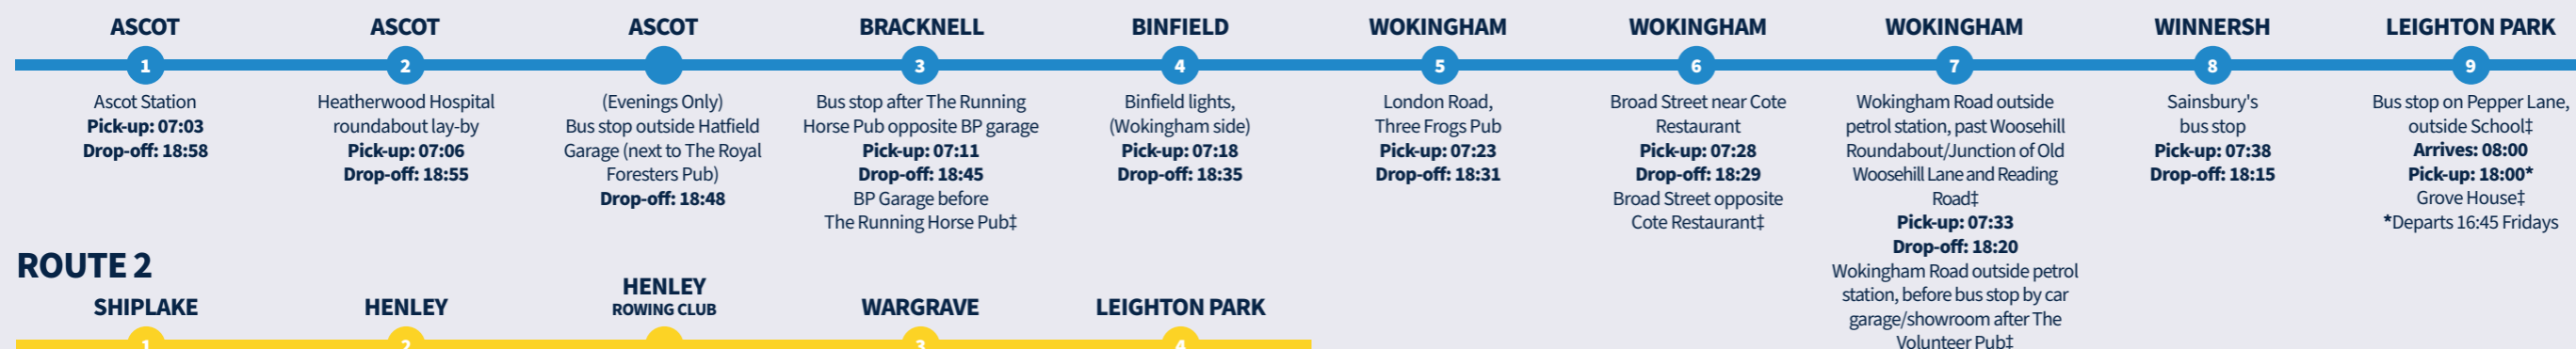

Leighton Park School Transport Routes, Departures and Drop-off Timetable

Routes 1-3 are operated by Horsemans Coaches

- Morning times given are departure times; students should arrive 5 minutes before this published time.
- Monday to Thursday afternoon the coaches depart at 18:00.
- On Friday afternoon the coaches depart at 16:45.
- On the last day of term the coaches will depart at 13:00.
- Coaches depart from Grove House.
- Parent/Students will be provided with details of an APP that they can track the coaches on

Emergency Contact for Horsemans Coaches: 0118 975 3811

ROUTE 1

ROUTE 2