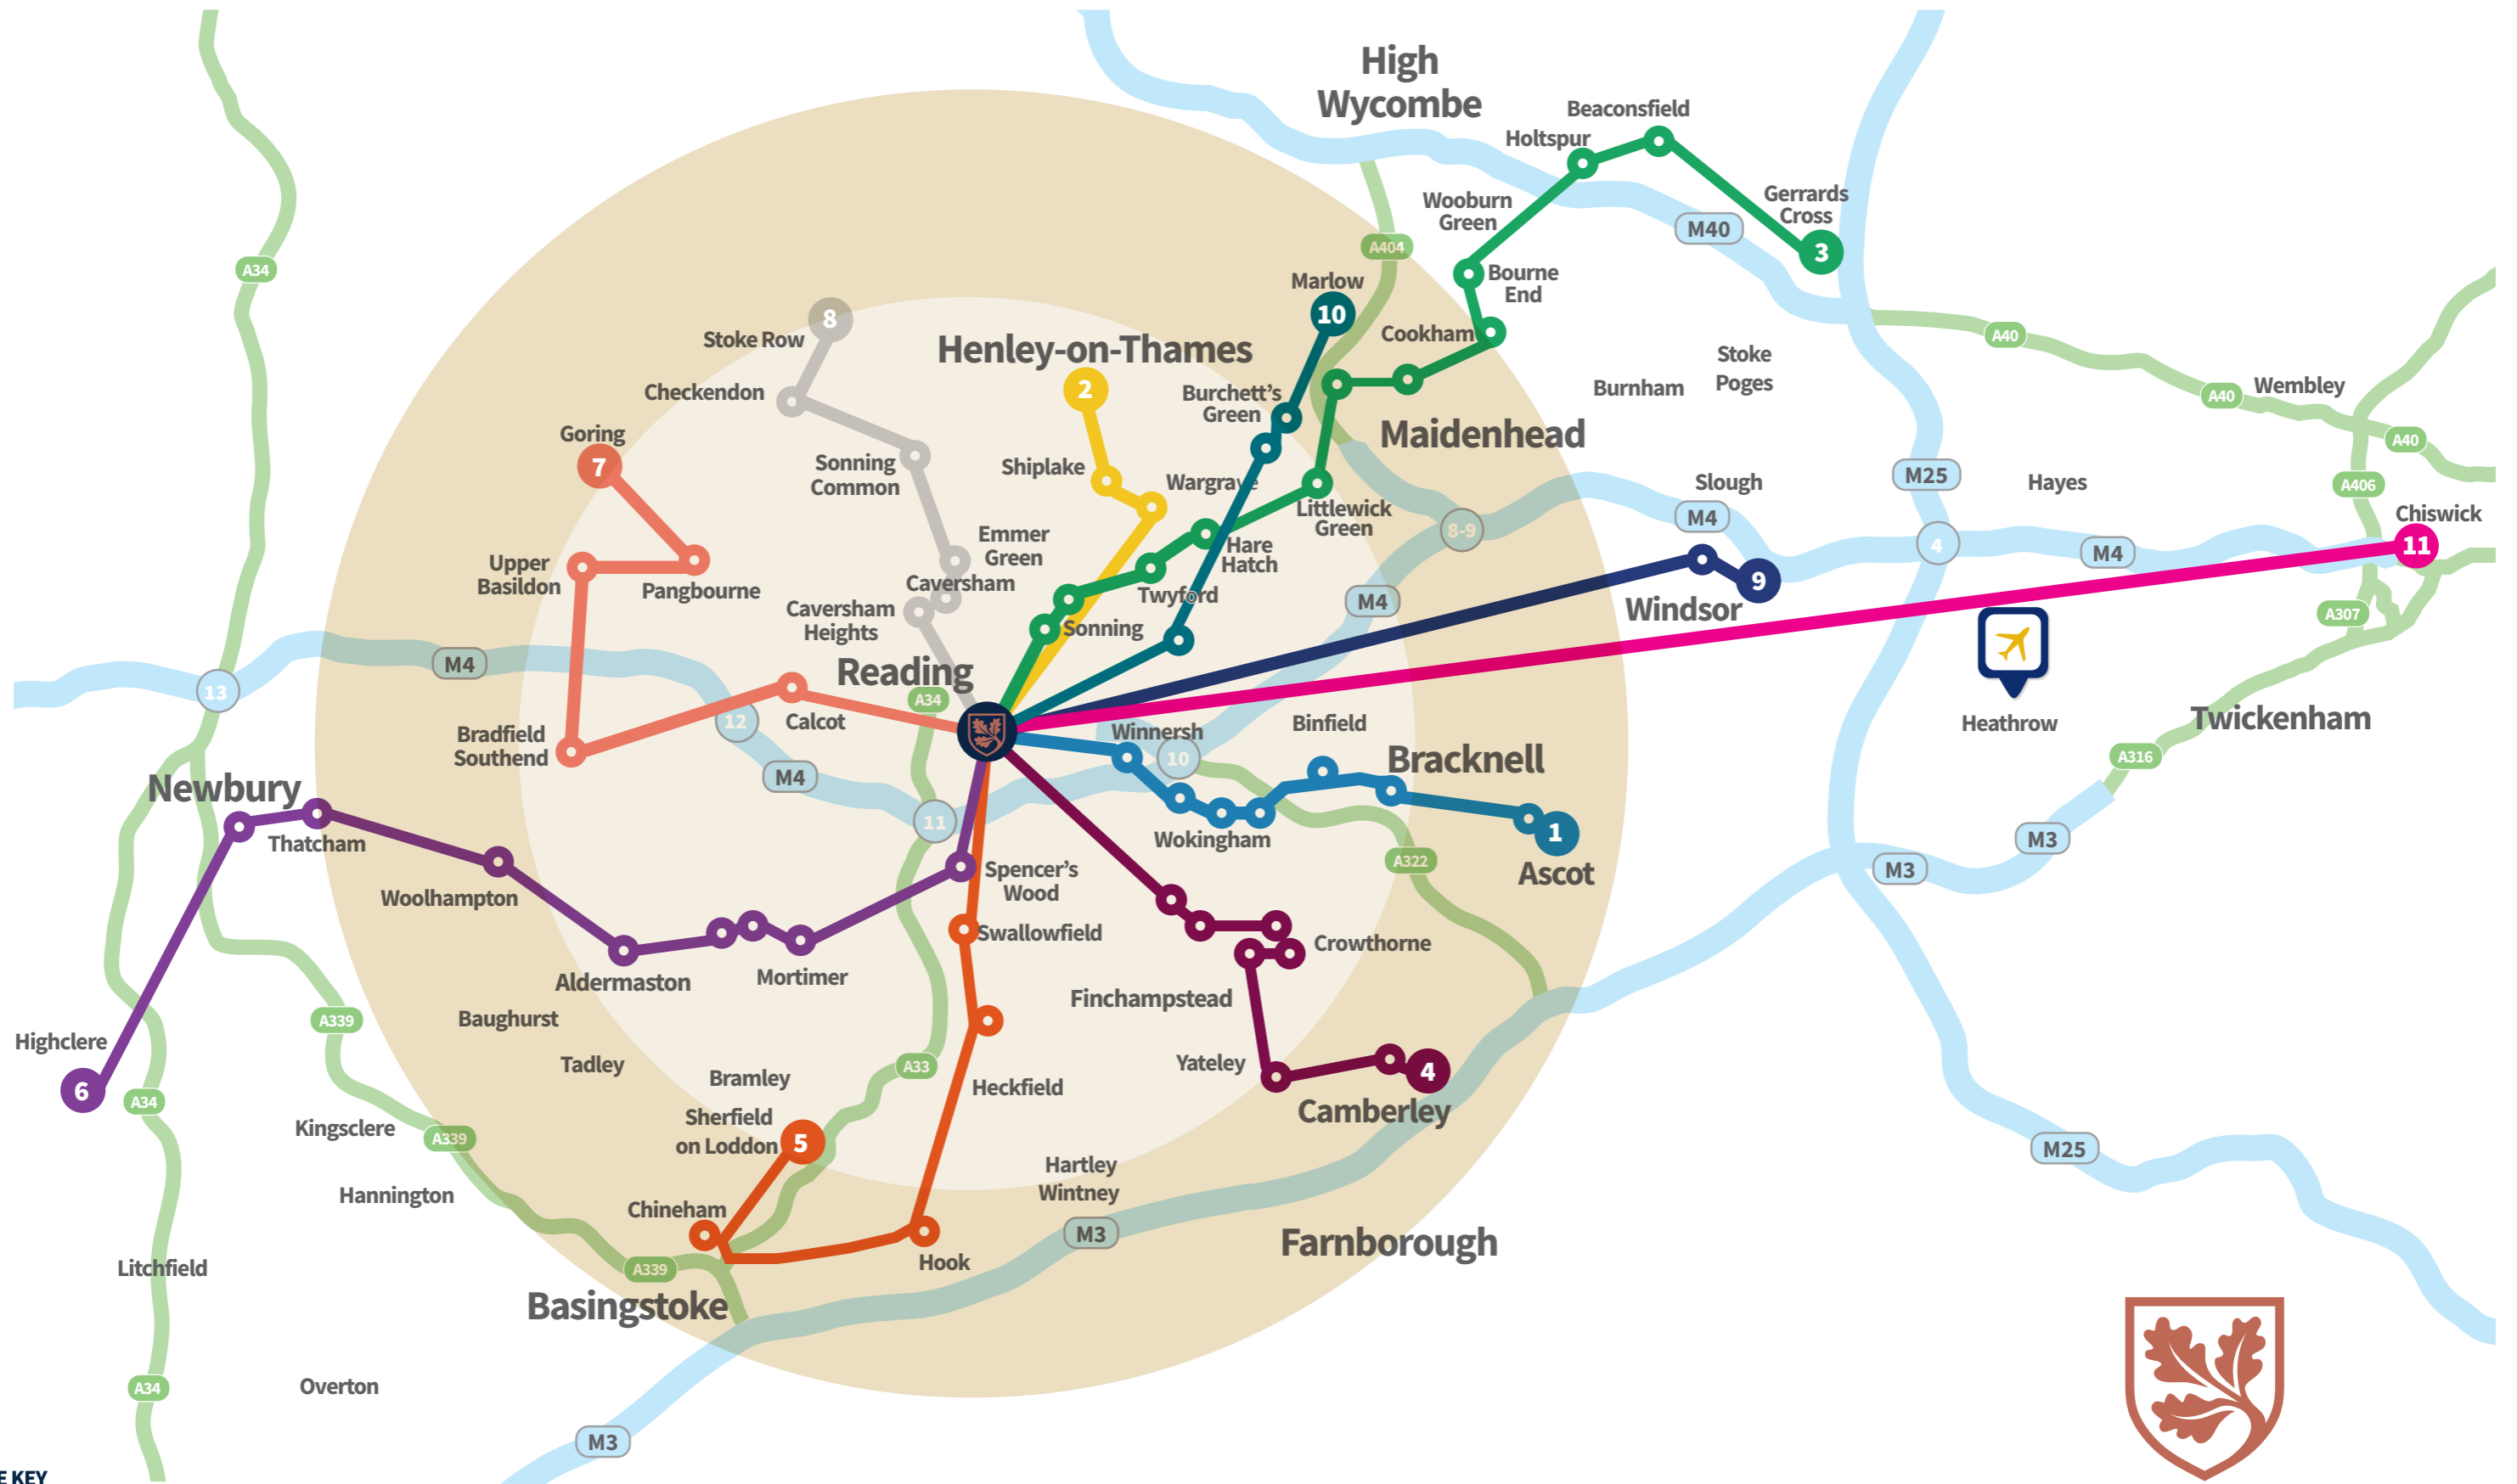

LEIGHTON PARK SCHOOL TRANSPORT MAP

ROUTE KEY

ROUTE 1	ROUTE 4	ROUTE 7	
ROUTE 2	ROUTE 5	ROUTES 8A, 8B and 8C	ROUTE 10
ROUTE 3	ROUTE 6 and 6A	ROUTE 9 and 9A	ROUTE 11

LEIGHTON PARK
FOUNDED 1890

Leighton Park School Shinfield Road Reading RG2 7ED
Contact us: e: transport@leightonpark.com t: 0118 987 9600
Transport costs: www.leightonpark.com/admissions/fees
Please see overleaf for timetables