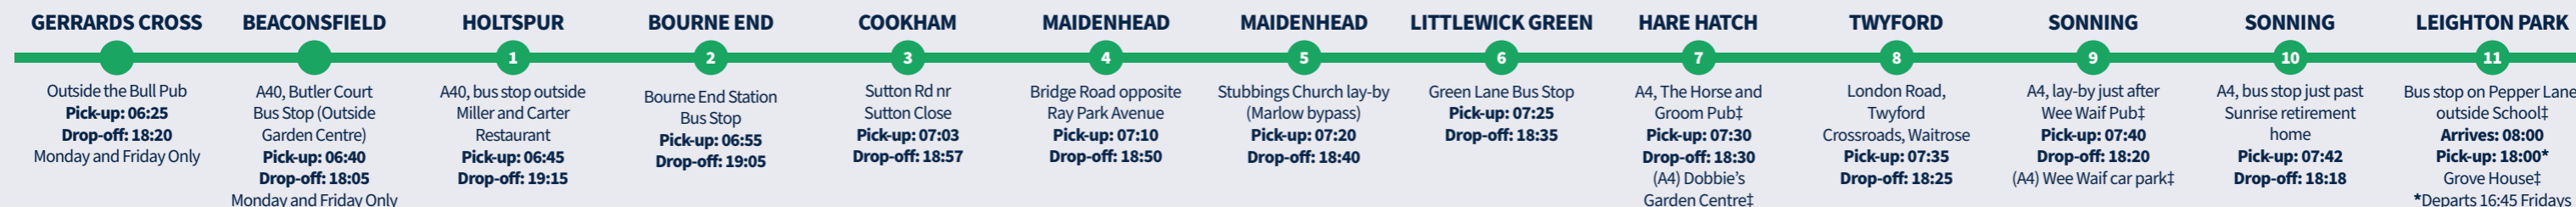

Leighton Park School Transport Routes, Departures and Drop-off Timetable

Routes 1-3 are operated by Horsemans Coaches

- Morning times given are departure times; students should arrive 5 minutes before this published time.
- Monday to Thursday afternoon the coaches depart at 18:00.
- On Friday afternoon the coaches depart at 16:45.
- On the last day of term the coaches will depart at 13:00.
- Coaches depart from Grove House.
- Parent/Students will be provided with details of an APP that they can track the coaches on

Emergency Contact for Horsemans Coaches: 0118 975 3811

ROUTE 1

ROUTE 2

* Please note difference in departure times
‡ Please note difference in pick-up and drop-off points

ROUTE 3

Routes 4-11 are operated by Green Metro Cars

For routes run by Green Metro Cars you are required to select the route that is relevant to the area that you live in. You will be asked to provide your address when selecting a route. Before the start of term you will be sent details of your collection/drop off point and time.

ROUTE 9A WINDSOR

ROUTE 6 NEWBURY

ROUTE 8B PLAYHATCH

ROUTE 10 MARLOW

ROUTE 6A NEWBURY

ROUTE 8C CAVERSHAM

ROUTE 11 CHISWICK

Route 11 is for weekly boarders with a pick-up on Monday morning and a drop-off on Friday afternoon.