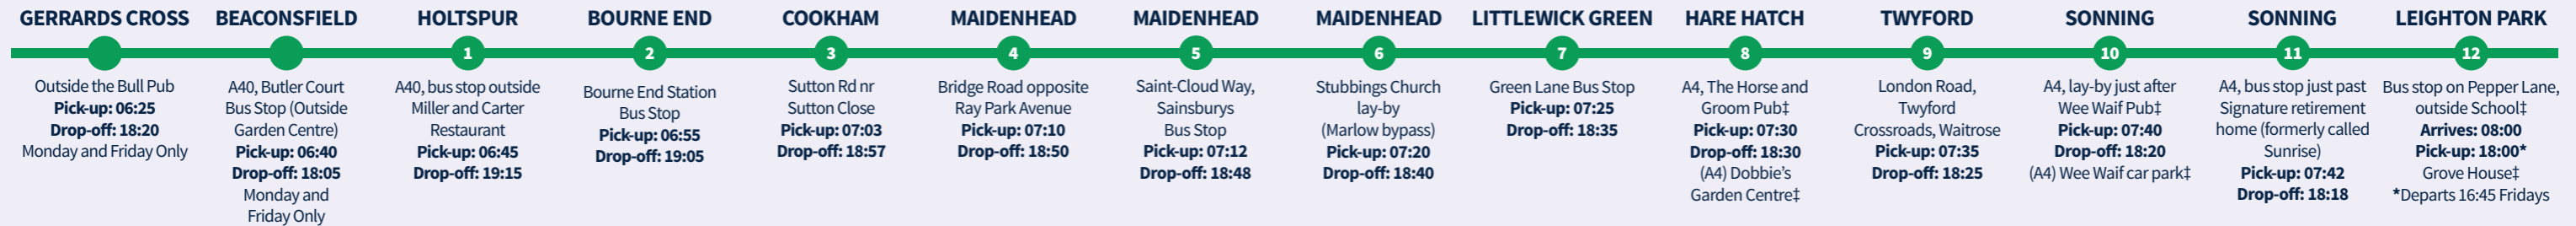

Leighton Park School Transport Routes, Departures and Drop-off Timetable

Routes 1-3 are operated by Horsemans Coaches

- Morning times given are departure times; students should arrive 5 minutes before this published time.
- Monday to Thursday afternoon the coaches depart at 18:00.
- On Friday afternoon the coaches depart at 16:45.
- On the last day of term the coaches will depart at 13:00.
- Coaches depart from Grove House.
- Parent/Students will be provided with details of an APP that they can track the coaches on

Emergency Contact for Horsemans Coaches: 0118 923 9987

ROUTE 1

ROUTE 2

* Please note difference in departure times

‡ Please note difference in pick-up and drop-off points

ROUTE 3

Routes 4-11 are operated by Green Metro Cars

- Students must arrive at the collection points five minutes before the scheduled pick-up time.
- Monday to Thursday afternoon the taxis depart at 18:00.
- On Friday afternoon the taxis depart at 16:45.
- On the last day of term the taxis will depart at 13:00.
- Taxis depart from the MMC car park.

For routes run by Green Metro Cars you are required to select the route that is relevant to the area that you live in. You will be asked to provide your address when selecting a route. Before the start of term you will be sent details of your collection/drop off point and time.