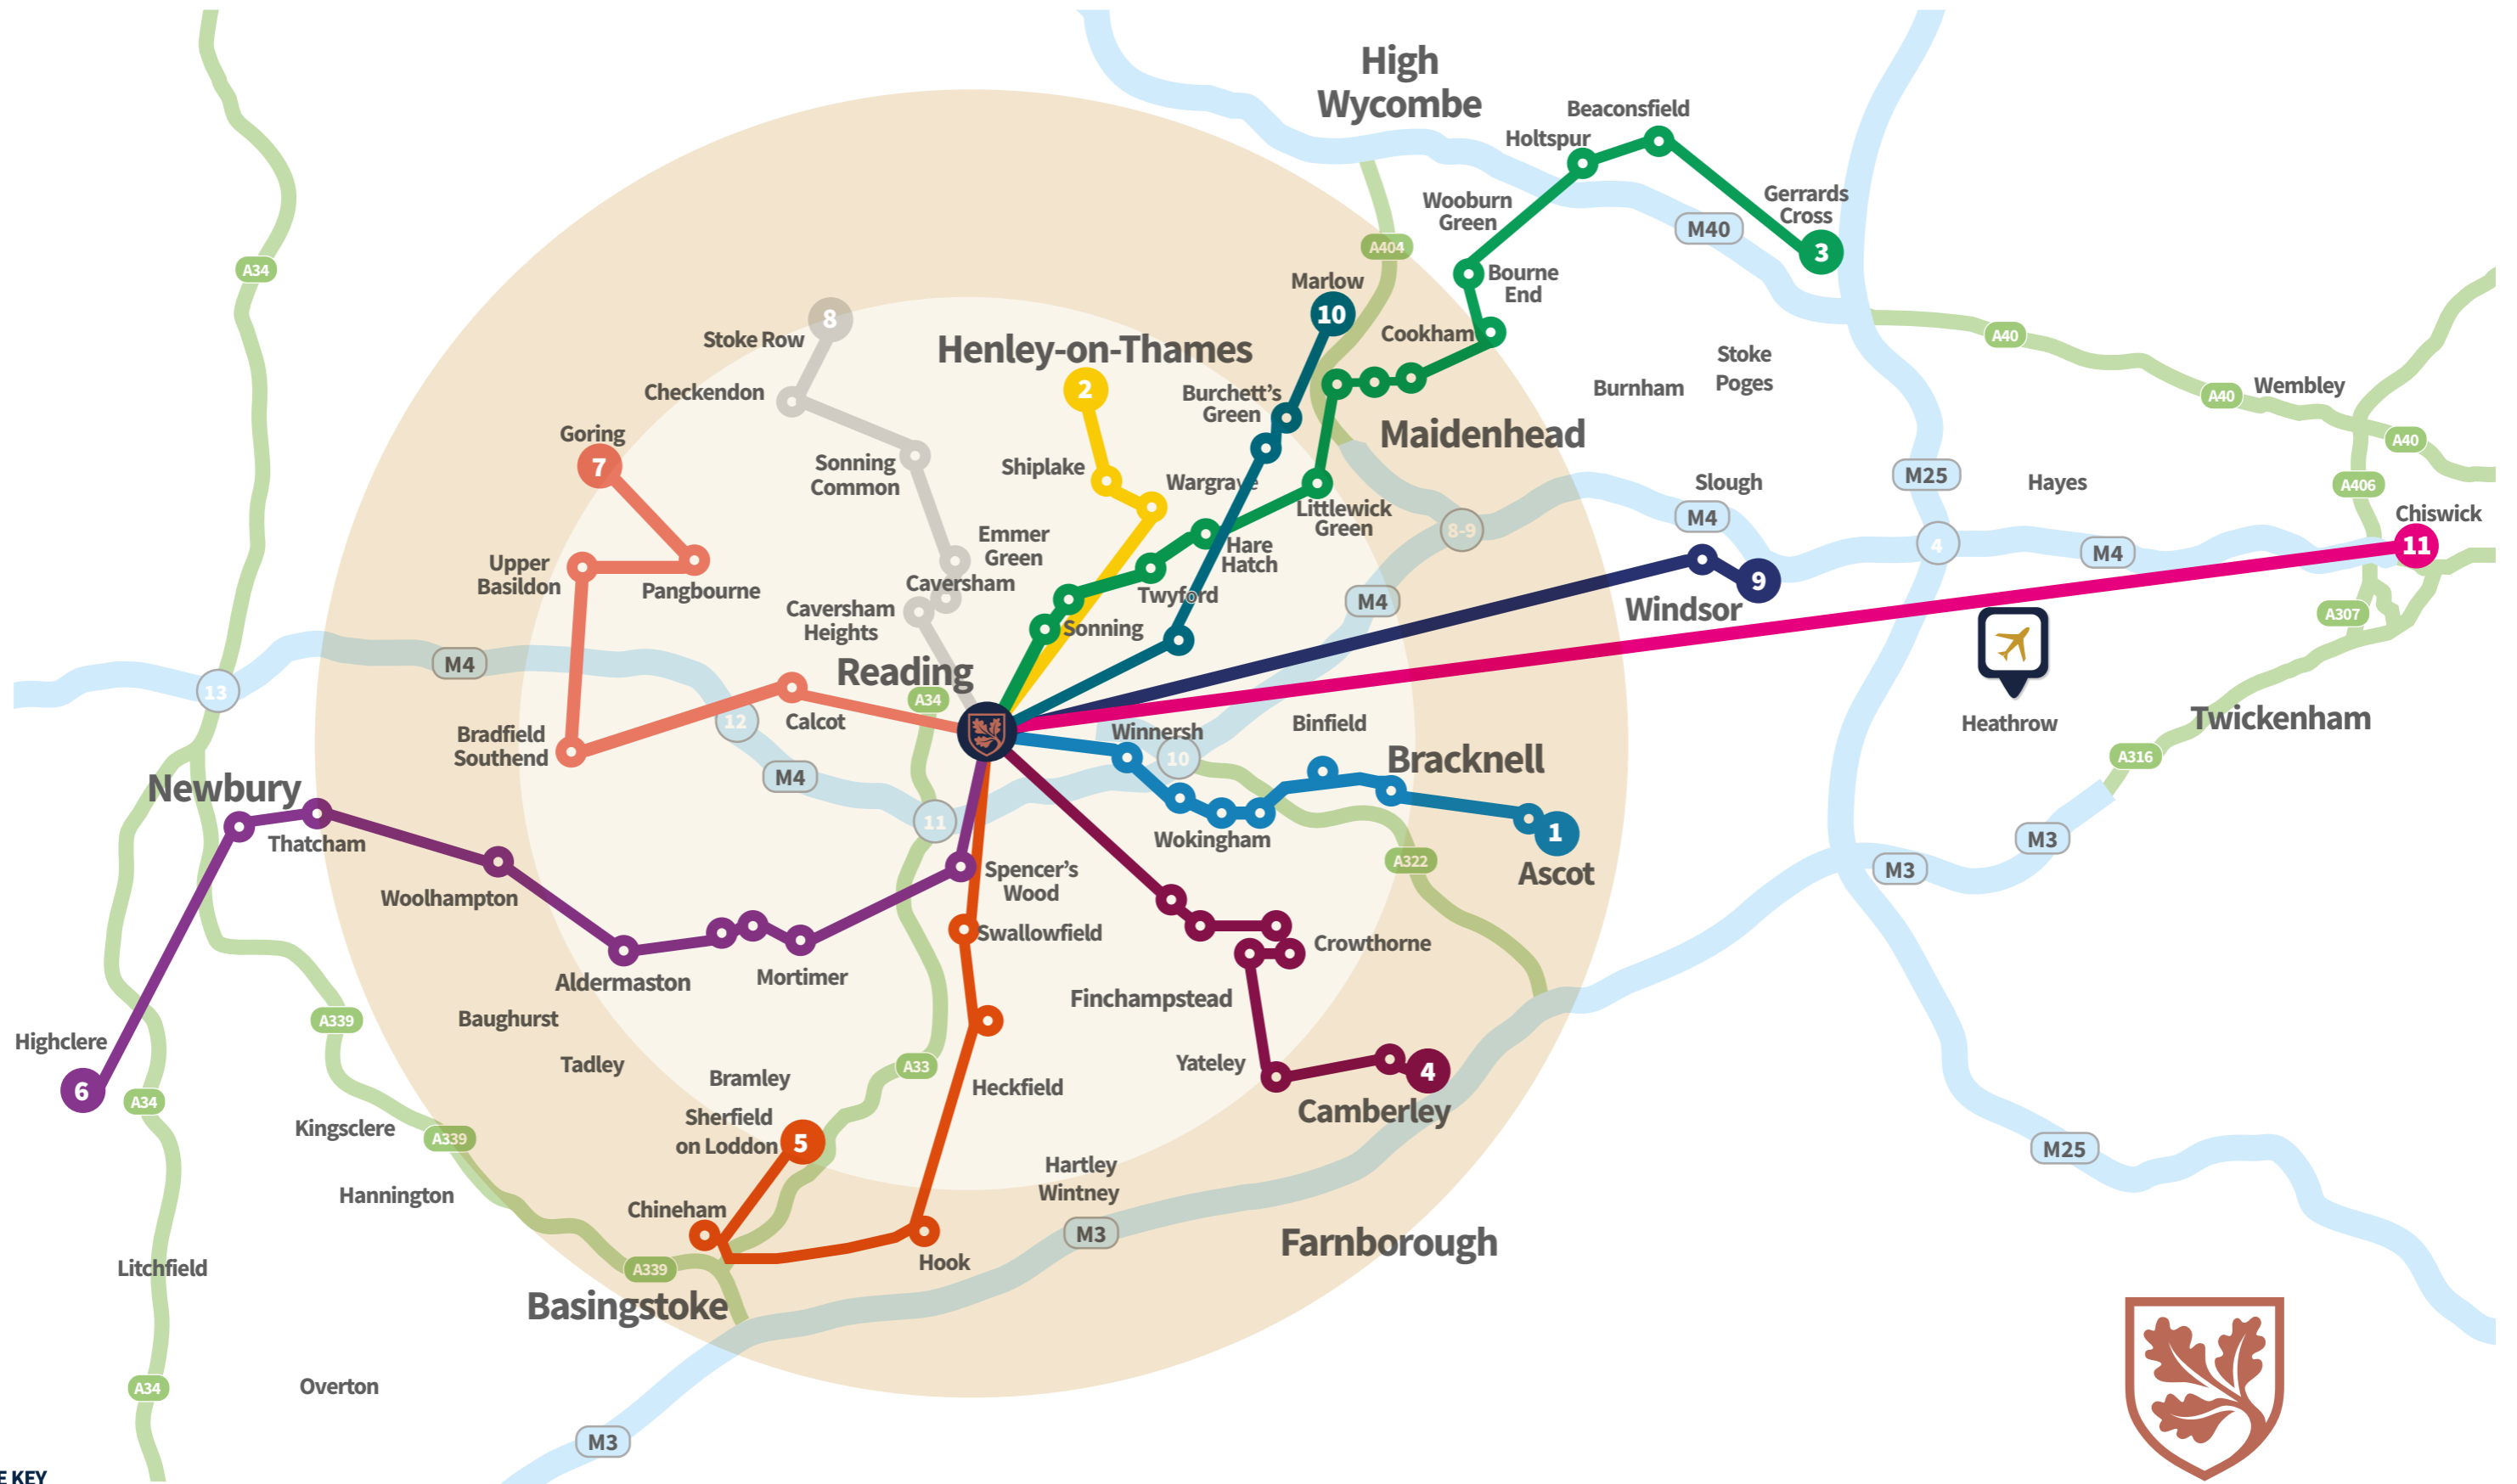

LEIGHTON PARK SCHOOL TRANSPORT MAP

ROUTE KEY

ROUTE 1	ROUTE 4	ROUTE 7
ROUTE 2	ROUTE 5	ROUTE 8
ROUTE 3	ROUTE 6	ROUTE 9
		ROUTE 10
		ROUTE 11

LEIGHTON PARK
FOUNDED 1890

Leighton Park School Shinfield Road Reading RG2 7ED
Contact us: e: transport@leightonpark.com t: 0118 987 9600
Transport costs: www.leightonpark.com/admissions/fees
Please see overleaf for timetables